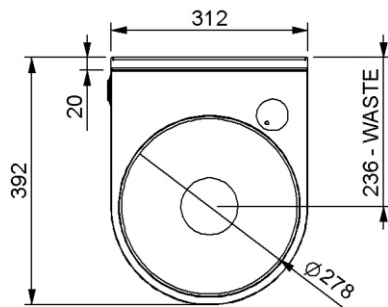

Wash Basin - Security Round - Wall Mounted Disabled

Specifications

Construction:	Fully welded seamless construction, polished to No 4 brushed finish. 1.5mm stainless steel 304 grade.
Unit is fully pre-plumbed.	Timed flow complete with bubbler and button
Water Supply:	Single 15mm (1/2" BSP)
Waste Connection:	40mm.
Access Panel:	Located on bottom of unit with 6 mm security fixings
Unit Fixing:	The unit is supplied with a wall mounting bracket with 10 mm wall fixing holes. Unit is fixed to bracket with 6 mm security fixings. *** Fixing height from top of unit to finished floor level is 780mm to 800mm.***

Models:

WB SR WM	Security Wash Basin Round Wall Mounted
WB SR WMD (Disabled)	Security Wash Basin Round Wall Mounted

PLAN VIEW