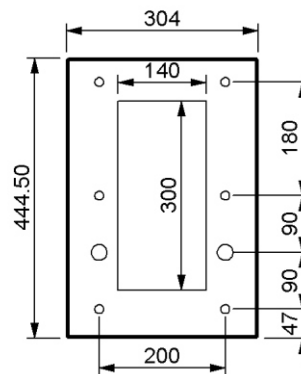

WALL BRACKET