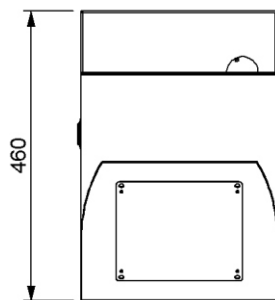

Wash Basin - Security Round - Wall Mounted Disabled

Specifications

Construction:	Fully welded seamless construction, polished to No 4 brushed finish. 1.5mm stainless steel 304 grade.
Unit is fully pre-plumbed.	Timed flow complete with bubbler and button
Water Supply:	Single 15mm (1/2" BSP)
Waste Connection:	40mm.
Access Panel:	Located on bottom of unit with 6 mm security fixings
Unit Fixing:	The unit is supplied with a wall mounting bracket with 10 mm wall fixing holes. Unit is fixed to bracket with 6 mm security fixings. *** Fixing height from top of unit to finished floor level is 780mm to 800mm.***

Models:

WB SR WM	Security Wash Basin Round Wall Mounted
WB SR WMD (Disabled)	Security Wash Basin Round Wall Mounted

PLAN VIEW

WALL BRACKET

FRONT VIEW

END VIEW

All product specifications are subject to change from time to time. Please confirm you are working from the most current issue of this document. Product Data Sheets are available on our web site www.stoddartplumbing.com.au or on request from our sales office (07) 33455011.