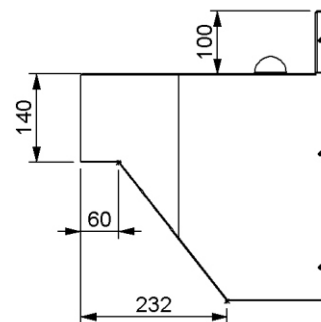

Wash Basin - Security Round - Wall Mounted Disabled

Specifications

Construction:	Fully welded seamless construction, polished to No 4 brushed finish. 1.5mm stainless steel 304 grade.
Unit is fully pre-plumbed.	Timed flow complete with bubbler and button
Water Supply:	Single 15mm (1/2" BSP)
Waste Connection:	40mm.
Access Panel:	Located on bottom of unit with 6 mm security fixings
Unit Fixing:	The unit is supplied with a wall mounting bracket with 10 mm wall fixing holes. Unit is fixed to bracket with 6 mm security fixings. *** Fixing height from top of unit to finished floor level is 780mm to 800mm.***

Models:

WB SR WM	Security Wash Basin Round Wall Mounted
WB SR WMD (Disabled)	Security Wash Basin Round Wall Mounted

PLAN VIEW

WALL BRACKET

FRONT VIEW

END VIEW

All product specifications are subject to change from time to time. Please confirm you are working from the most current issue of this document. Product Data Sheets are available on our web site www.stoddartplumbing.com.au or on request from our sales office (07) 33455011.