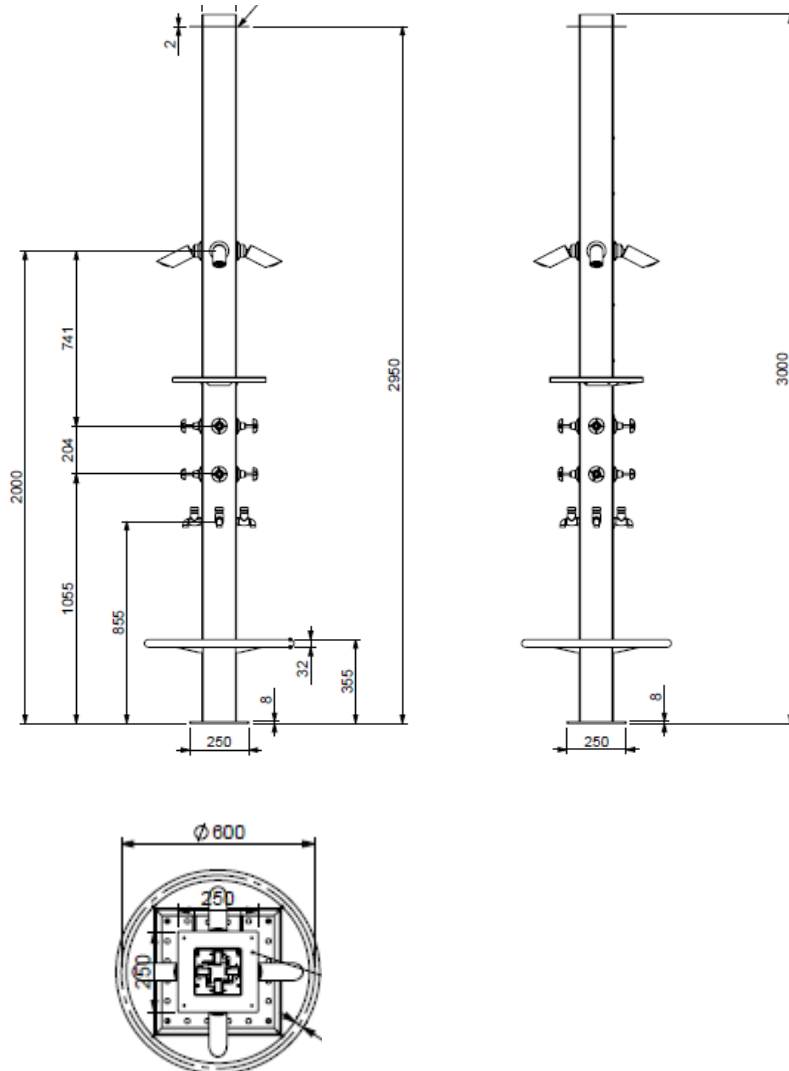

xxxx Maximum length of Post 3000

F F = Foot Rest

S S = Shelf

P P = Privacy Screens

Features and Benefits:

Robust, hard wearing Stainless Steel Shower Posts resist corrosion and vandalism

Large Base Plate allows Post to be secured to the floor & set level.

A flange is supplied for fitting off to the ceiling.

Shower Posts are pre-plumbed so water supply connections are made at the top of the post in the Ceiling Space.

Anti vandal tap sets and shower roses prevent theft by vandals.

Due to continuous product research and development, the information contained herein is subject to change without notification.

Shower Post

Bath House

Specifications: 2mm thick 316 Grade Stainless Steel

Water Supply: 2 x 20mm Copper Water Pipes for Cold and Hot to each post.
(4 x 7.5L/m flow rate required to each post)

Tap Sets: Standard Supply has Galvin Engineering Anti Vandal Tap Sets & Shower. Optional Liquid Soap is Galvin Bib Tap.

Models: **SPPL-SP-4S-CHS-xxxx-FS**

SPPL = Standard Product Plumbing
 SP = Shower Post
 4S = 4 Showers
Options:
 CHS C = Cold Tap
 H = Hot Tap (tempered supply)
 S = Soap Bib Tap (liquid supply)
 xxxx Maximum length of Post 3000
 F = Foot Rest
 S = Shelf
 P = Privacy Screens