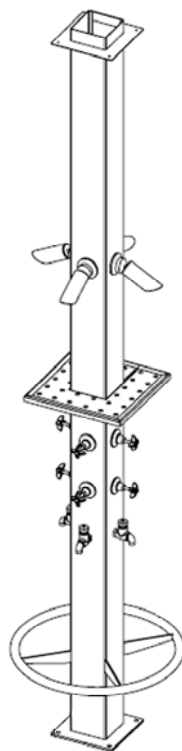

These units are Floor Mounted and stand floor to ceiling. All plumbing is supplied to the post through the ceiling. The Shower Posts can be ordered with optional extra features to suit individual applications.

Models: **SPPL-OS-1P4S-CHS-xxxx-FS**

SPPL = Standard Product Plumbing

OS = Shower Post

1P4S = 1 Post with 4 Showers

Options:

CHS C = Cold Tap

H = Hot Tap (tempered supply)

S = Soap Bib Tap (liquid supply)

xxxx Maximum length of Post 3000

F F = Foot Rest

S S = Shelf

P P = Privacy Screens

Features and Benefits:

Robust, hard wearing Stainless Steel Shower Posts resist corrosion and vandalism

Large Base Plate allows Post to be secured to the floor & set level.

Due to continuous product research and development, the information contained herein is subject to change without notification.

Shower Post

Bath House

Specifications: 2mm thick 316 Grade Stainless Steel

Water Supply: 2 x 20mm Copper Water Pipes for Cold and Hot to each post.
(4 x 7.5L/m flow rate required to each post)