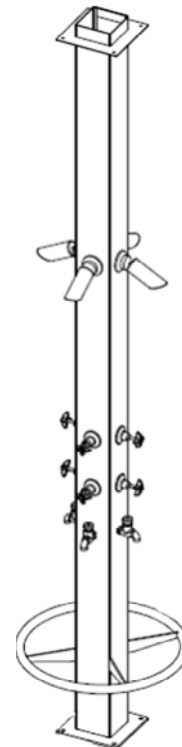

These units are Floor Mounted and stand floor to ceiling. All plumbing is supplied to the post through the ceiling. The Shower Posts can be ordered with optional extra features to suit individual applications.

Models: **SPPL-OS-1P4S-CHS-xxxx-FS**

SPPL = Standard Product Plumbing

OS = Shower Post

1P4S = 1 Post with 4 Showers

Options:

CHS C = Cold Tap

H = Hot Tap (tempered supply)

S = Soap Bib Tap (liquid supply)

xxxx Maximum length of Post 3000

F F = Foot Rest

S S = Shelf

P P = Privacy Screens

Features and Benefits:

Robust, hard wearing Stainless Steel Shower Posts resist corrosion and vandalism

Large Base Plate allows Post to be secured to the floor & set level.

Due to continuous product research and development, the information contained herein is subject to change without notification.

Shower Post

Bath House

Specifications: 2mm thick 316 Grade Stainless Steel

Water Supply: 2 x 20mm Copper Water Pipes for Cold and Hot to each post.
(4 x 7.5L/m flow rate required to each post)