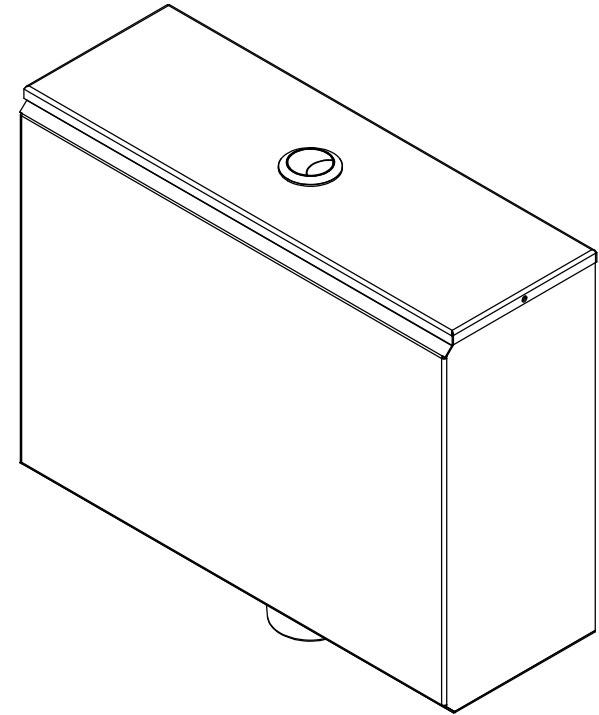

STODDART
METAL FABRICATORS

Quality in stainless steel

Press:		Programmed by:		Date:	Punch:	Die:
PRODUCT: Dual Flush Cistern				PART No: TP FD DF-A001		
DRAWN	D Haidley	SIGNATURE	DATE	UNLESS OTHERWISE SPECIFIED: DIMENSIONS ARE IN MILLIMETERS		DESCRIPTION: General Drawing
APPV'D				MATERIAL: 304 No 4 S/S		REVISION
				THICKNESS:		DWG No: TP FD DF-D001
				FINISH:		A
DO NOT SCALE DRAWING		This drawing remains the property of Tom Stoddart Pty Ltd & cannot be reproduced without prior permission.				A3
						Sheet 1 of 8