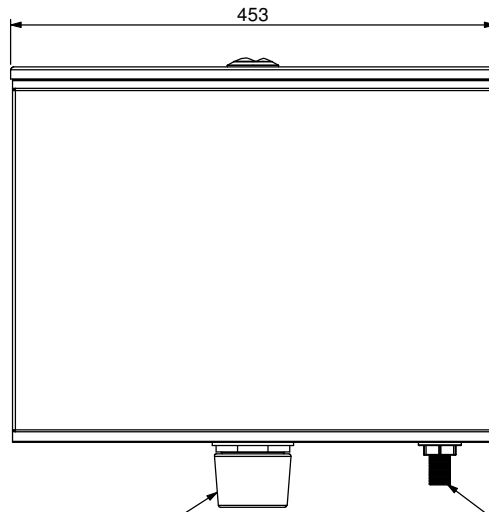

50mm Flush Outlet

20mm Water Inlet