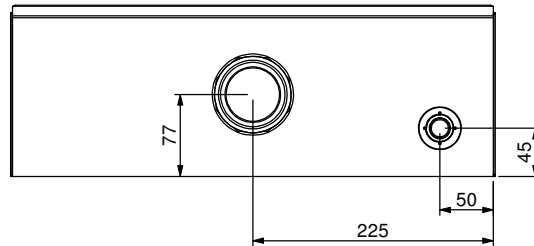

STODDART
METAL FABRICATORS

Quality in stainless steel

Press:		Programmed by:		Date:	Punch:	Die:
PRODUCT: Dual Flush Cistern				PART No: TP FD DF-A001		
DRAWN	D Haidley	SIGNATURE	DATE	UNLESS OTHERWISE SPECIFIED: DIMENSIONS ARE IN MILLIMETERS		DESCRIPTION: General Drawing
APPV'D				MATERIAL: 304 No 4 S/S		REVISION
				THICKNESS:		DWG No: TP FD DF-D001
				FINISH:		A
DO NOT SCALE DRAWING		This drawing remains the property of Tom Stoddart Pty Ltd & cannot be reproduced without prior permission.				A3
						Sheet 1 of 8