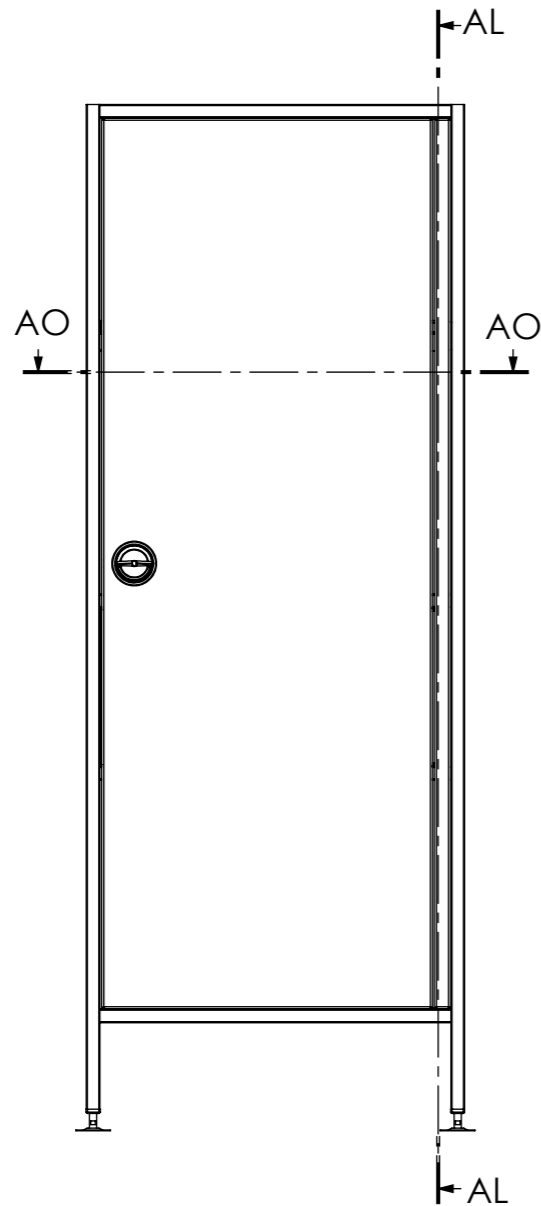

SECTION AO-AO

FRONT VIEW

SECTION AL-AL

ISOMETRIC VIEW

**STODDART  
MANUFACTURING**

TOM STODDART Pty Ltd ACN 009 690 251  
149 Jackson Rd Sunnybank Hills Qld 4109  
PO Box 420 Sunnybank Qld 4109  
Phone (617) 3345 5011 Fax (617) 3344 1000  
Email sunnybank@stoddart.com.au

*Quality in stainless steel*

				PART No: <b>SPPL-CA-CC1-d001 Rev A</b>	
				DESCRIPTION: Cleaners Cupboard with Sink	
DRAWN F Caramat		SIGNATURE		DATE 7/04/2010	
APPVD				UNLESS OTHERWISE SPECIFIED: DIMENSIONS ARE IN MILLIMETERS	
Weight:		MATERIAL:		THICKNESS:	
Surface Area:		FINISH:		DWG No: SPPL-CA-CC1-d001 Rev A	
DO NOT SCALE DRAWING		This drawing remains the property of Tom Stoddart Pty Ltd & cannot be reproduced without prior permission.		A3	
				Sheet 1 of 16	
				Dwg. Issue <b>2</b>	