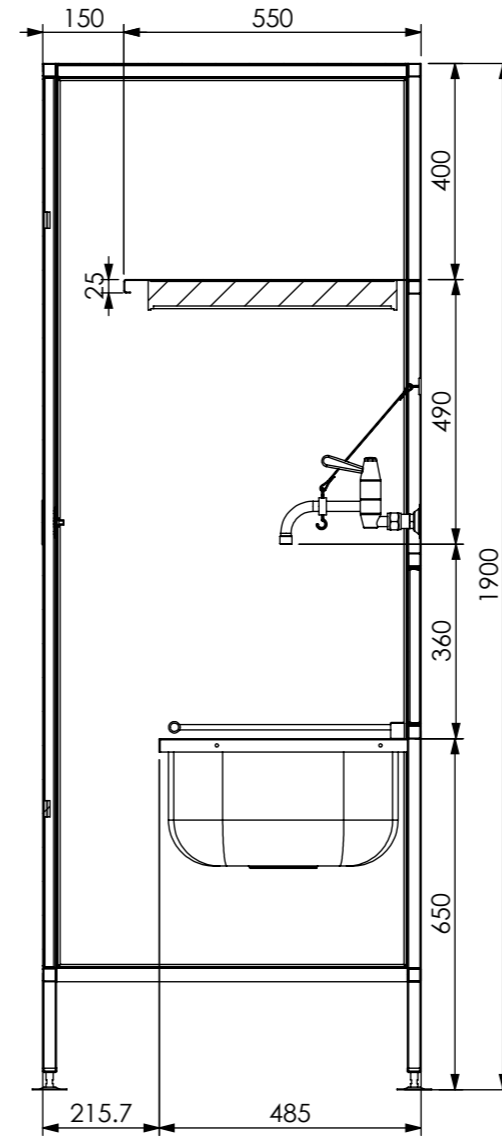

SECTION AO-AO

FRONT VIEW

SECTION AL-AL

ISOMETRIC VIEW

**STODDART  
MANUFACTURING**

TOM STODDART Pty Ltd ACN 009 690 251  
149 Jackson Rd Sunnybank Hills Qld 4109  
PO Box 420 Sunnybank Qld 4109  
Phone (617) 3345 5011 Fax (617) 3344 1000  
Email sunnybank@stoddart.com.au

*Quality in stainless steel*

				PART No: <b>SPPL-CA-CC1-d001 Rev A</b>	
				DESCRIPTION: Cleaners Cupboard with Sink	
DRAWN F Caramat		SIGNATURE		DATE 7/04/2010	
APPVD				UNLESS OTHERWISE SPECIFIED: DIMENSIONS ARE IN MILLIMETERS	
Weight:		MATERIAL:		THICKNESS:	
Surface Area:		FINISH:		DWG No: SPPL-CA-CC1-d001 Rev A	
DO NOT SCALE DRAWING		This drawing remains the property of Tom Stoddart Pty Ltd & cannot be reproduced without prior permission.		A3	
				Sheet 1 of 16	
				Dwg. Issue <b>2</b>	